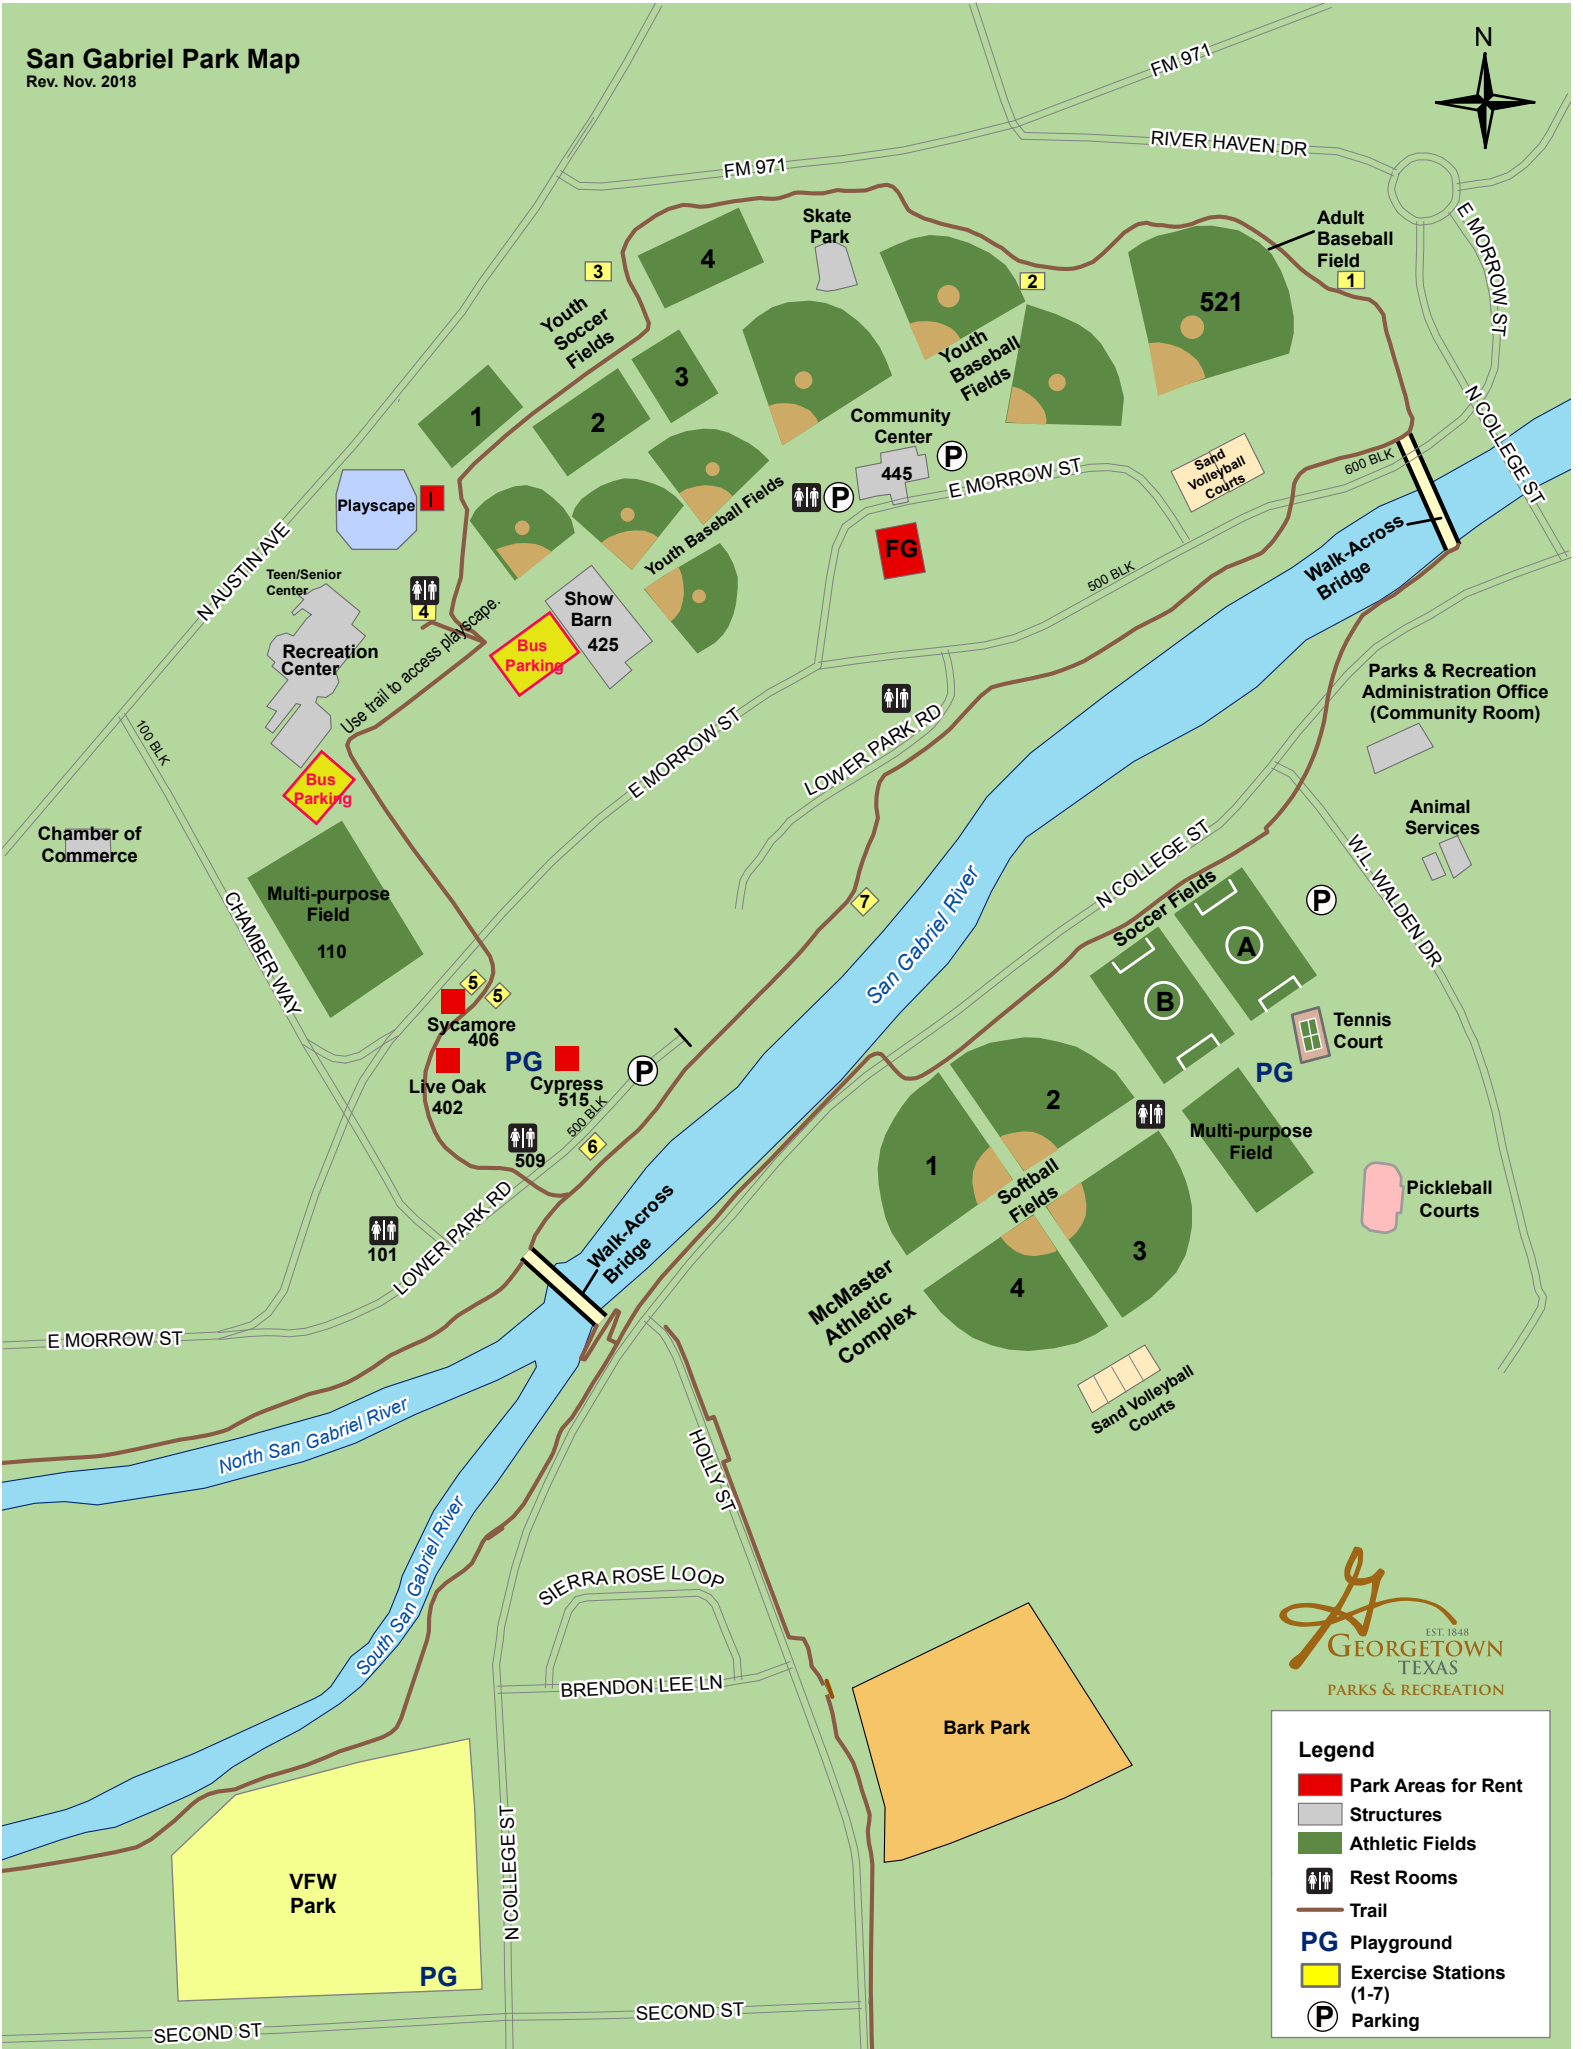

San Gabriel Park Map

Rev. Nov. 2018

Legend	
■	Park Areas for Rent
■	Structures
■	Athletic Fields
	Rest Rooms
	Trail
PG	Playground
■	Exercise Stations (1-7)
P	Parking