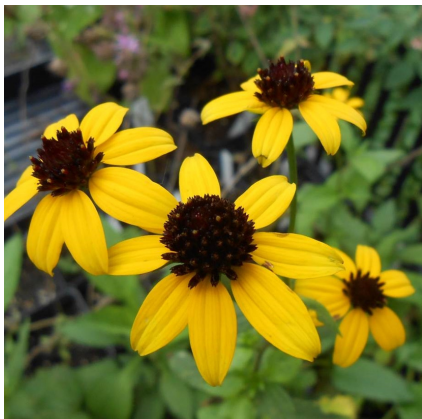

# WILDFLOWER SCAVENGER HUNT AT GAREY PARK

HOW MANY CAN YOU FIND? CHECK THEM OFF AS YOU GO!

**Antelope Horn  
Milkweed**

**Daisy  
Fleabane**

**Prairie  
Verbena**

**Plains  
Coreopsis**

**Brown Eyed  
Susan**

**Texas  
Dandelion**

**Texas  
Thistle**

**Winecup**